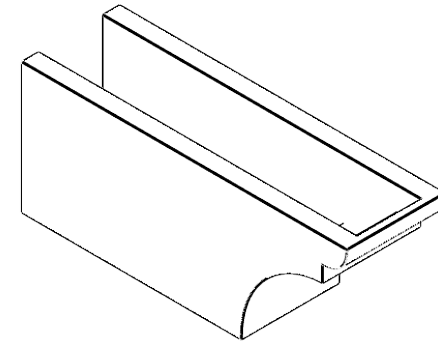

ITEM NUMBER: RFTURO060X08000X20000X008YOR00RCPR

6"W X 8"H X 20"L TIMBERTHANE ROUGH CEDAR YORKTOWN FAUX WOOD OPEN RAFTER TAIL, 8"L END, PRIMED TAN

SIDE PROFILE

ISOMETRIC

FRONT PROFILE

GENERATED DATE : 03/02/2023

EKENA MILLWORK
2300 WEST MAIN ST.
CLARKSVILLE, TX 75426
TOLL FREE: 866-607-0453
WWW.EKENAMILLWORK.COM

NOTES

1. INSTALLATION TO BE COMPLETED IN ACCORDANCE WITH MANUFACTURER'S SPECIFICATIONS.
2. DRAWING MAY NOT BE TO SCALE
3. THIS DRAWING IS INTENDED FOR DESIGN AND PLANNING PURPOSES ONLY.
4. ALL INFORMATION CONTAINED HEREIN WAS CURRENT AT THE TIME OF DEVELOPMENT BUT MUST BE REVIEWED AND APPROVED BY THE PRODUCT MANUFACTURER TO BE CONSIDERED ACCURATE.
5. TIMBERTHANE ARCHITECTURAL PRODUCTS ARE MADE FROM HIGH DENSITY URETHANE AND COME FACTORY PRIMED