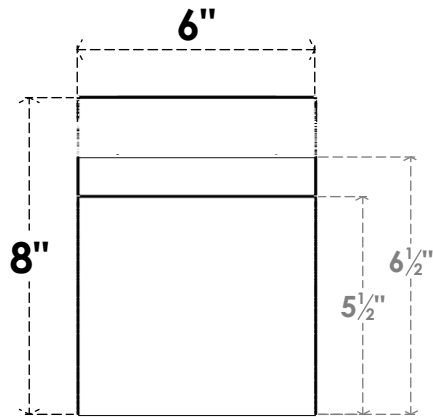

ITEM NUMBER: RFTURO060X08000X20000X008YOR00RCPR

6"W X 8"H X 20"L TIMBERTHANE ROUGH CEDAR YORKTOWN FAUX WOOD OPEN RAFTER TAIL, 8"L END, PRIMED TAN

SIDE PROFILE

ISOMETRIC

FRONT PROFILE

GENERATED DATE : 03/02/2023