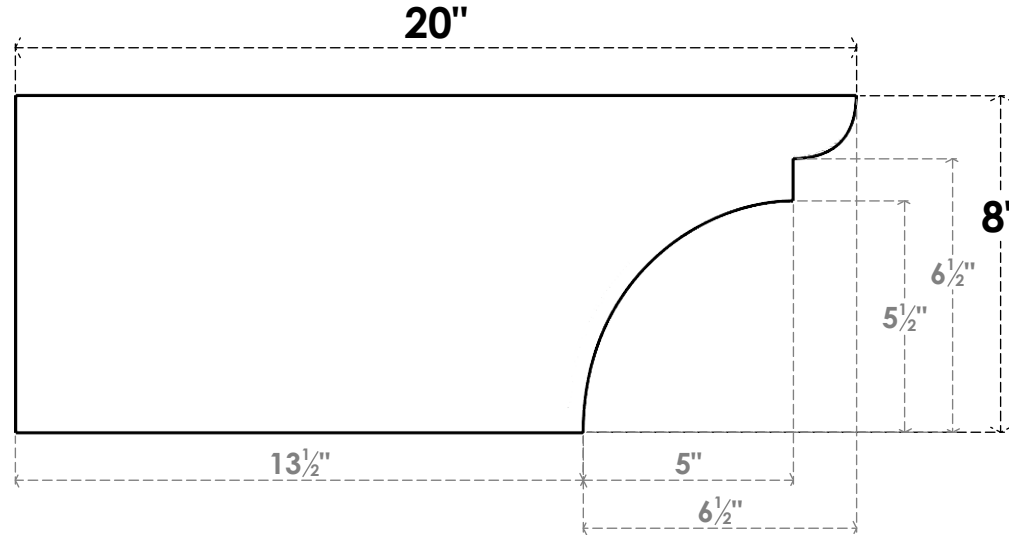

ITEM NUMBER: RFTURO060X08000X20000X008YOR00RCPR

6"W X 8"H X 20"L TIMBERTHANE ROUGH CEDAR YORKTOWN FAUX WOOD OPEN RAFTER TAIL, 8"L END, PRIMED TAN

SIDE PROFILE

ISOMETRIC

FRONT PROFILE

GENERATED DATE : 03/02/2023